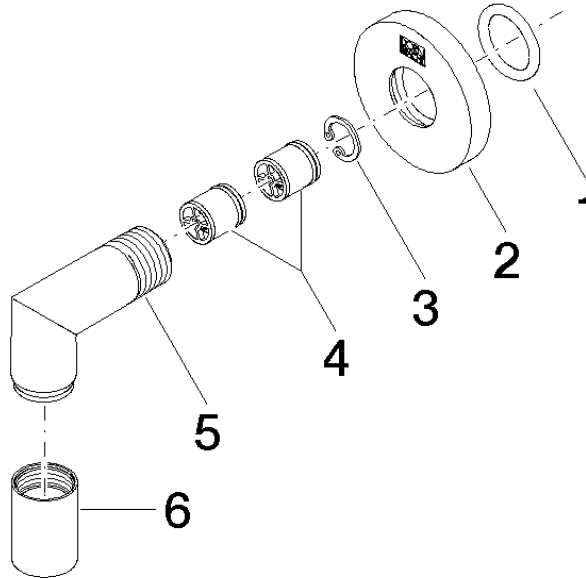

Wall elbow - Chrome

TARA

28 450 625

- 3/8" shower outlet
- rosette Ø 55 mm
- 1/2" connection

Intrinsic protection against back flow.

Fits: TARA, META

	Chrome	28 450 625-00
	Brushed Platinum	28 450 625-06
	Platinum	28 450 625-08
	Dark Chrome	28 450 625-19
	Light Gold	28 450 625-26
	Brushed Light Gold	28 450 625-27
	Brushed Durabronze (23kt Gold)	28 450 625-28
	Matte Black	28 450 625-33
	Brushed Bronze	28 450 625-42
	Brushed Champagne (22kt Gold)	28 450 625-46
	Champagne (22kt Gold)	28 450 625-47
	Brushed Chrome	28 450 625-93
	Brushed Dark Platinum	28 450 625-99

Recommended miscellaneous

- Concealed wall elbow -** 35 085 970 90
- max. recess depth 163 mm
 - min. recess depth 90 mm

28 450 625

mm [inches]

Flow rate chart

Certificates

IAPMO_4976 (5). WRAS_1811023. Belgaqua_21-381- ACS_20 ACC LY 739.
27_7.

28 450 625

Spare parts list

No.	Item Number	Name	Quantity used	Delivery time
1	90 14 10 026 00 90	seal	1	2
2	09 27 22 503-00	rosette	1	10
3	09 16 01 014 90	ring	1	2
4	90 23 01 141 00 90	back-flow preventer	2	2
5	09 11 03 036-00	connection	1	10
6	90 21 02 069 00-00	cover	1	10